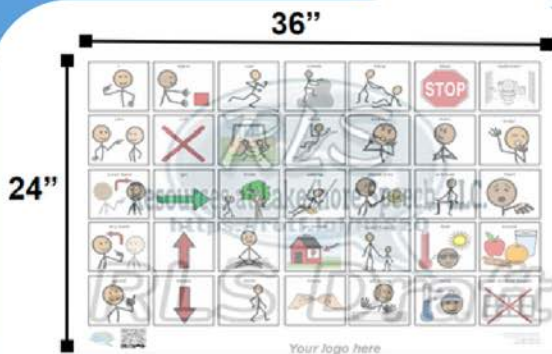

# Playground and Pool Boards Specifications

<b>Material :</b>	Aluminum composite material; two, .15mm aluminum panels bonded to a solid polyethylene core
<b>Sizes /Orientation:</b>	Horizontally - 3'x2' or 4'x2' Vertically - 2'x3' (portable board)
<b>Sides printed:</b>	Single or double-sided
<b>Symbol System:</b>	Boardmaker© or SymbolStix©
<b>Vocabulary:</b>	Core and Fringe
<b>Languages:</b>	English; Can add up to 3 other languages to the boards
<b>Customization:</b>	100% customizable (set up fee applied once) Agency logo added at no cost
<b>Colored Coding:</b>	Upon request: Modified Fitzgerald or Goossens'
<b>Print:</b>	Premium Print - direct print on aluminum alloy Standard Print - laminate adhered to aluminum alloy
<b>Anti-graffiti Protection:</b>	Premium Print - included at no cost Standard Print - Per board charge
<b>Shipping &amp; handling:</b>	FREE shipping for 6+ boards ordered
<b>Additional notes:</b>	Install in accordance to manufacturers instructions  Production of boards can take 2 to 7 business days  Made in the USA  Woman Owned Business

# Standard Board Layout

4'x2' playground communication board with standard vocabulary using Boardmaker® symbol system.

3'x2' pool communication board with standard vocabulary using SymbolStix® symbol system.