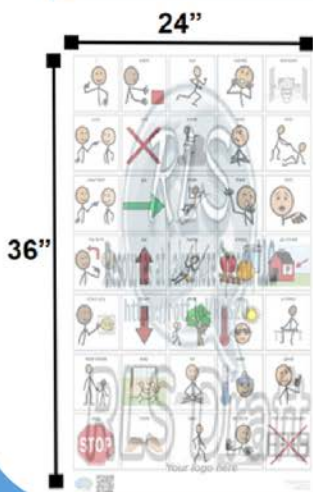

# Playground and Pool Boards Specifications

<b>Material :</b>	Aluminum composite material; two, .15mm aluminum panels bonded to a solid polyethylene core
<b>Sizes /Orientation:</b>	Horizontally - 3'x2' or 4'x2' Vertically - 2'x3' (portable board)
<b>Sides printed:</b>	Single or double-sided
<b>Symbol System:</b>	Boardmaker© or SymbolStix©
<b>Vocabulary:</b>	Core and Fringe
<b>Languages:</b>	English; Can add up to 3 other languages to the boards
<b>Customization:</b>	100% customizable (set up fee applied once) Agency logo added at no cost
<b>Colored Coding:</b>	Upon request: Modified Fitzgerald or Goossens'
<b>Print:</b>	Premium Print - direct print on aluminum alloy Standard Print - laminate adhered to aluminum alloy
<b>Anti-graffiti Protection:</b>	Premium Print - included at no cost Standard Print - Per board charge
<b>Shipping &amp; handling:</b>	FREE shipping for 6+ boards ordered
<b>Additional notes:</b>	Install in accordance to manufacturers instructions  Production of boards can take 2 to 7 business days  Made in the USA  Woman Owned Business

# Standard Board Layout

4'x2' playground communication board with standard vocabulary using Boardmaker® symbol system.

3'x2' pool communication board with standard vocabulary using SymbolStix® symbol system.