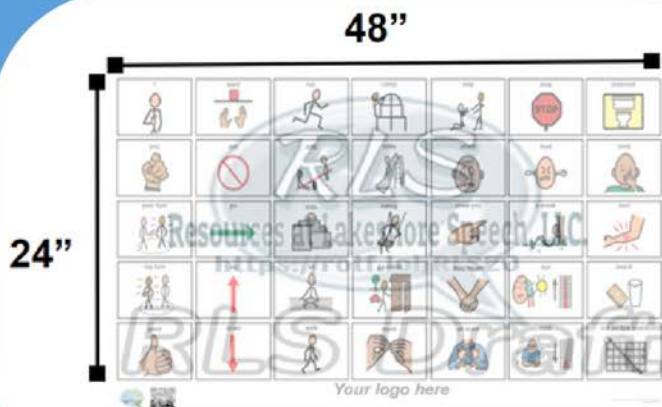

# EMOTIONAL BALANCE BOARDS

Available on Coroplast or  
as a Magnet

- Printed on coroplast or as a magnet
- Standard vocabulary & layout
- Available in 2 symbol systems :
  - Boardmaker© and SymbolStix©

# Playground and Pool Boards Specifications

<b>Material :</b>	Aluminum composite material; two, .15mm aluminum panels bonded to a solid polyethylene core
<b>Sizes /Orientation:</b>	Horizontally - 3'x2' or 4'x2' Vertically - 2'x3' (portable board)
<b>Sides printed:</b>	Single or double-sided
<b>Symbol System:</b>	Boardmaker© or SymbolStix©
<b>Vocabulary:</b>	Core and Fringe
<b>Languages:</b>	English; Can add up to 3 other languages to the boards
<b>Customization:</b>	100% customizable (set up fee applied once) Agency logo added at no cost
<b>Colored Coding:</b>	Upon request: Modified Fitzgerald or Goossens'
<b>Print:</b>	Premium Print - direct print on aluminum alloy Standard Print - laminate adhered to aluminum alloy
<b>Anti-graffiti Protection:</b>	Premium Print - included at no cost Standard Print - Per board charge
<b>Shipping &amp; handling:</b>	FREE shipping for 6+ boards ordered
<b>Additional notes:</b>	Install in accordance to manufacturers instructions  Production of boards can take 2 to 7 business days  Made in the USA  Woman Owned Business

# Standard Board Layout

4'x2' playground communication board with standard vocabulary using Boardmaker® symbol system.

3'x2' pool communication board with standard vocabulary using SymbolStix® symbol system.